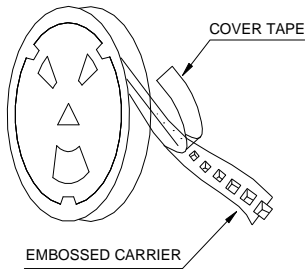

Packaging Information

• **Tearing Off Force**

★The force for tearing off cover tape is 10 to 120 grams in the arrow direction under the following conditions.

• **DIMENSIONS & RECOMMENDED PATTERN**

TYPE	DIMENSIONS / SIZE (mm)				PATTERN / SIZE (mm)		
	A	B	C	D	E	F	G
JTP 0504	5.8 ± 0.3	5.2 ± 0.3	4.5 ± 0.35	5.8 ± 0.3	1.8	1.9	5.0

• **TAPE DIMENSION & REEL DIMENSION**

REEL DIMENSION

TYPE	TAPE / SIZE (mm)										REEL 13"×12mm			
	Ao	Bo	Ko	F	E	W	P	Po	P2	t	A	B	C	D
0504	5.4 ± 0.1	6.0 ± 0.1	4.8 ± 0.1	5.5 ± 0.1	1.75 ± 0.1	12 ± 0.3	8 ± 0.1	4 ± 0.1	2 ± 0.1	0.4 ± 0.05	12.5 ± 0.5	100 ± 0.5	13.2 ± 0.3	330 ± 1.0

• **PACKAGING QUANTITY**

USER DIRECTION OF FEED

Type	JTP 0504
Q'TY/Reel	1,500