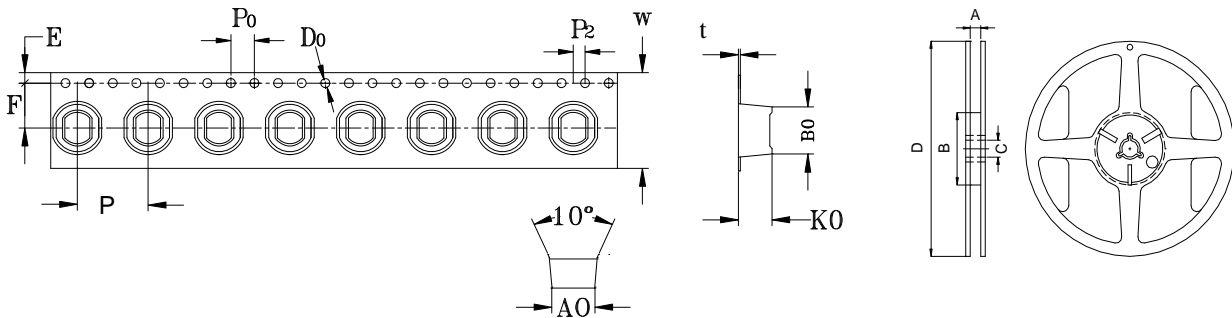

Packaging Information

• **Tearing Off Force**

★The force for tearing off cover tape is 10 to 120 grams in the arrow direction under the following conditions.

• **DIMENSIONS & RECOMMENDED PATTERN**

TYPE	DIMENSIONS / SIZE (mm)				PATTERN / SIZE (mm)		
	A	B	C	D	E	F	G
JTP 0504	5.8 ± 0.3	5.2 ± 0.3	4.5 ± 0.35	5.8 ± 0.3	1.8	1.9	5.0

• **TAPE DIMENSION & REEL DIMENSION**

REEL DIMENSION

TYPE	TAPE / SIZE (mm)										REEL 13"×12mm			
	Ao	Bo	Ko	F	E	W	P	Po	P2	t	A	B	C	D
0504	5.4 ± 0.1	6.0 ± 0.1	4.8 ± 0.1	5.5 ± 0.1	1.75 ± 0.1	12 ± 0.3	8 ± 0.1	4 ± 0.1	2 ± 0.1	0.4 ± 0.05	12.5 ± 0.5	100 ± 0.5	13.2 ± 0.3	330 ± 1.0

• **PACKAGING QUANTITY**

USER DIRECTION OF FEED

Type	JTP 0504
Q'TY/Reel	1,500