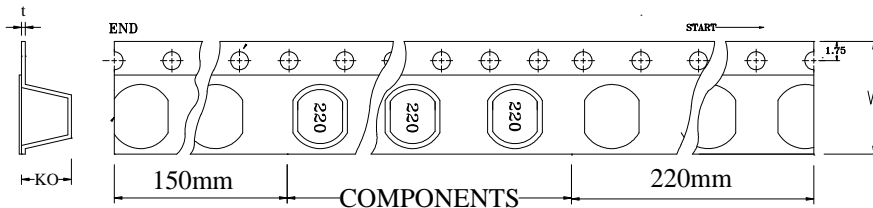

Packaging Information

• **Tearing Off Force**

★The force for tearing off cover tape is 10 to 120 grams in the arrow direction under the following conditions.

• **DIMENSIONS & RECOMMENDED PATTERN**

TYPE	DIMENSIONS / SIZE (mm)				PATTERN / SIZE (mm)		
	A	B	C	D	E	F	G
JTP 0504	5.8 ± 0.3	5.2 ± 0.3	4.5 ± 0.35	5.8 ± 0.3	1.8	1.9	5.0

• **TAPE DIMENSION & REEL DIMENSION**

REEL DIMENSION

TYPE	TAPE / SIZE (mm)										REEL 13"×12mm			
	Ao	Bo	Ko	F	E	W	P	Po	P2	t	A	B	C	D
0504	5.4 ± 0.1	6.0 ± 0.1	4.8 ± 0.1	5.5 ± 0.1	1.75 ± 0.1	12 ± 0.3	8 ± 0.1	4 ± 0.1	2 ± 0.1	0.4 ± 0.05	12.5 ± 0.5	100 ± 0.5	13.2 ± 0.3	330 ± 1.0

• **PACKAGING QUANTITY**

USER DIRECTION OF FEED

Type	JTP 0504
Q'TY/Reel	1,500